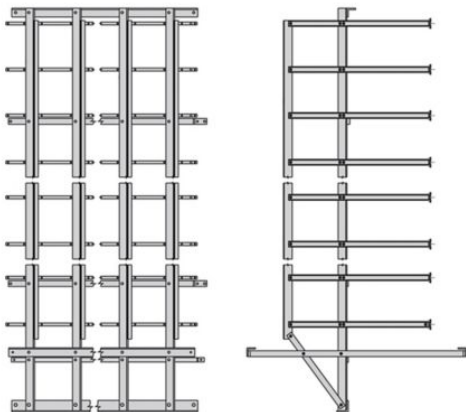

Eaton SB60310807TG

Catalog Number: SB60310807TG

Eaton B-Line series double sided 24 inch shelf width distribution frame, 108" height, 37.62" length, 24" width, 7 vertical with 12 shelves, ASTM A36 structural steel, Telco gray powder coat, Universal distribution frame double sided

General specifications

Product Name
Eaton B-Line series double sided 24 inch shelf width distribution frame

Catalog Number

Product Length/Depth
37.62 in

UPC

799038031604

Product Width
24 in

Product Height

108 in

Product Weight

558.912 lb

Certifications

Not Applicable

Product specifications

Type

Universal distribution frame double sided, 7 vertical with 12 shelves